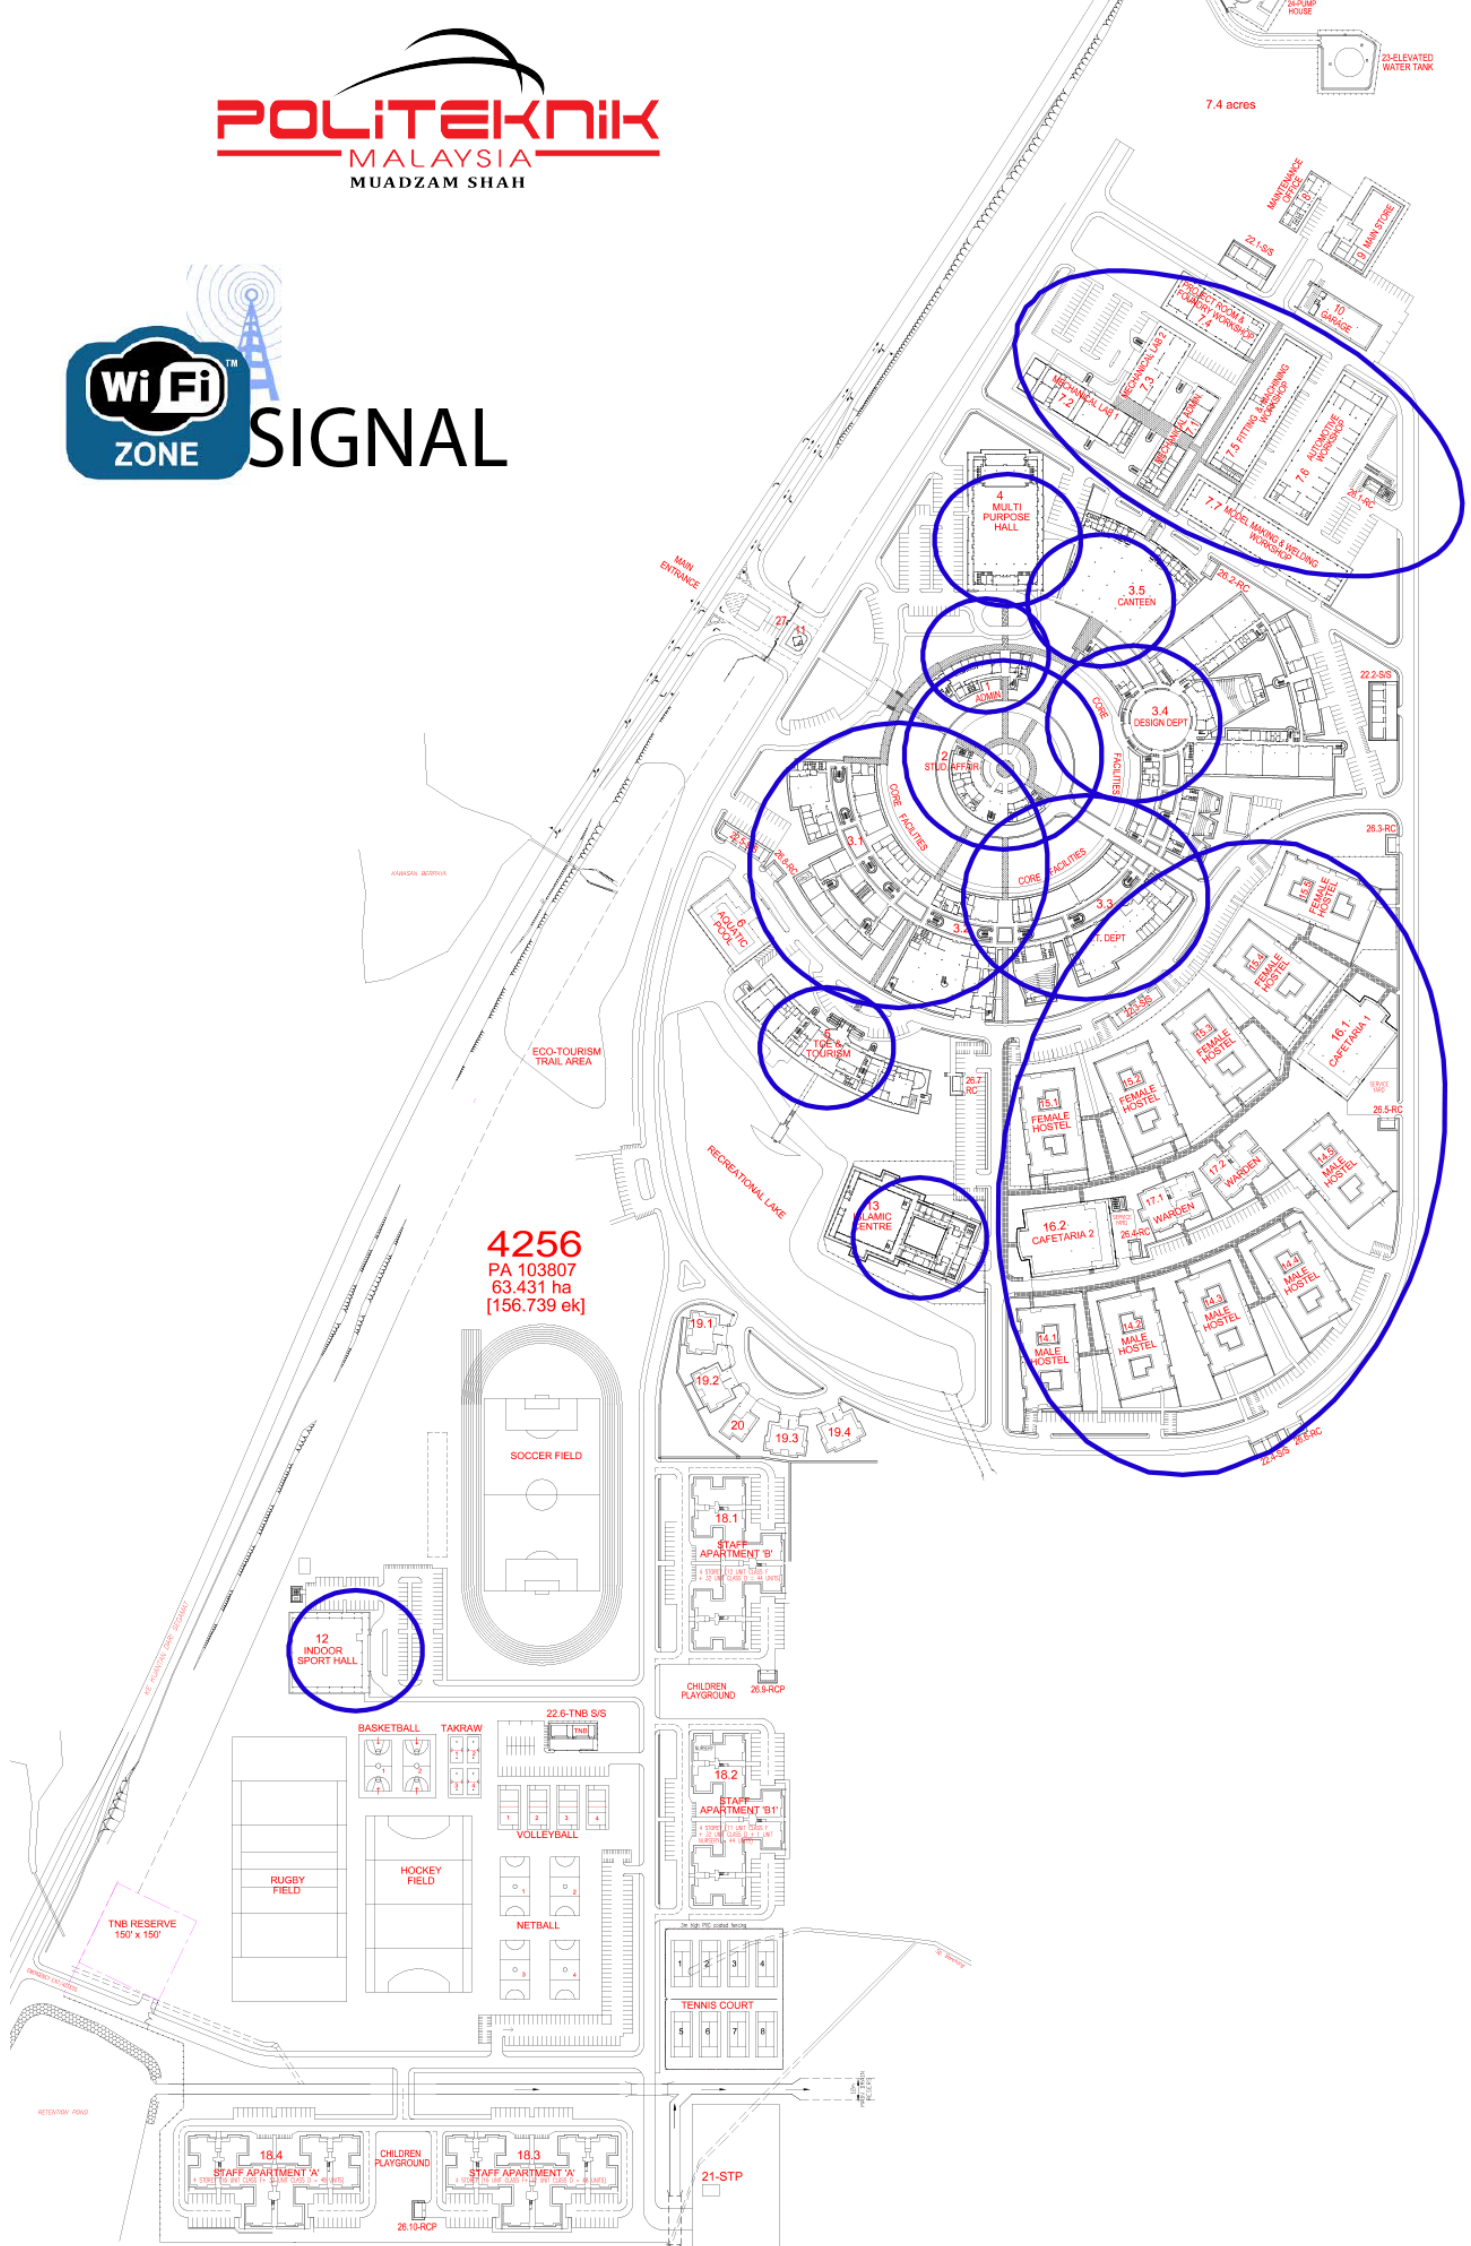

7.4 acres

4256
PA 103807
63.431 ha
[156.739 ek]

WIFI DETAIL

BIL	DEVICE NAME	DEVICE MODEL	LOCATION
1	ARUBA-CONTROLLER	ARUBA CONTROLLER 3400	UICT / 1F / CORE01
2	ARUBA-AP01	ARUBA AP (OUTDOOR) - 175P	HEP / 1F / WAKAF
3	ARUBA-AP02	ARUBA AP (INDOOR) -105	DEWAN / GF / RUANG DEWAN
4	ARUBA-AP03	ARUBA AP (INDOOR) -105	DEWAN / GF / RUANG DEWAN
5	ARUBA-AP04	ARUBA AP (INDOOR) -105	DEWAN / GF / RUANG DEWAN
6	ARUBA-AP05	ARUBA AP (INDOOR) -105	LIBRARY / GF / READING AREA
7	ARUBA-AP06	ARUBA AP (INDOOR) -105	LIBRARY / GF / READING AREA
8	ARUBA-AP07	ARUBA AP (INDOOR) -105	LIBRARY / 1F / READING AREA
9	ARUBA-AP08	ARUBA AP (INDOOR) -105	LIBRARY / 1F / READING AREA
10	ARUBA-AP09	ARUBA AP (INDOOR) -105	LIBRARY / 1F / READING AREA
11	ARUBA-AP10	ARUBA AP (INDOOR) -105	LIBRARY / 1F / READING AREA
12	ARUBA-AP11	ARUBA AP (OUTDOOR) - 175P	JRKY / GF / DATARAN
13	ARUBA-AP12	ARUBA AP (INDOOR) -105	JPH / LGF / CAFE
14	ARUBA-AP13	ARUBA AP (INDOOR) -105	HOTEL / 1F / LOBBY
15	ARUBA-AP14	ARUBA AP (OUTDOOR) - 175P	ASRAMA LELAKI 01 / 2F / BILIK BACAAN
16	ARUBA-AP15	ARUBA AP (OUTDOOR) - 175P	ASRAMA LELAKI 01 / 2F /
17	ARUBA-AP16	ARUBA AP (OUTDOOR) - 175P	ASRAMA LELAKI 02 / 2F /
18	ARUBA-AP17	ARUBA AP (OUTDOOR) - 175P	ASRAMA LELAKI 02 / 2F /
19	ARUBA-AP18	ARUBA AP (OUTDOOR) - 175P	ASRAMA LELAKI 03 / 2F /
20	ARUBA-AP19	ARUBA AP (OUTDOOR) - 175P	ASRAMA LELAKI 03 / 2F /
21	ARUBA-AP20	ARUBA AP (OUTDOOR) - 175P	ASRAMA LELAKI 04 / 2F /
22	ARUBA-AP21	ARUBA AP (OUTDOOR) - 175P	ASRAMA LELAKI 04 / 2F /
23	ARUBA-AP22	ARUBA AP (OUTDOOR) - 175P	ASRAMA PEREMPUAN 01 / 2F /
24	ARUBA-AP23	ARUBA AP (OUTDOOR) - 175P	ASRAMA PEREMPUAN 01 / 2F /
25	ARUBA-AP24	ARUBA AP (OUTDOOR) - 175P	ASRAMA PEREMPUAN 02 / 2F /
26	ARUBA-AP25	ARUBA AP (OUTDOOR) - 175P	ASRAMA PEREMPUAN 02 / 2F /
27	ARUBA-AP26	ARUBA AP (OUTDOOR) - 175P	ASRAMA PEREMPUAN 03 / 2F /
28	ARUBA-AP27	ARUBA AP (OUTDOOR) - 175P	ASRAMA PEREMPUAN 03 / 2F /
29	ARUBA-AP28	ARUBA AP (OUTDOOR) - 175P	ASRAMA PEREMPUAN 04 / 2F /
30	ARUBA-AP29	ARUBA AP (OUTDOOR) - 175P	ASRAMA PEREMPUAN 04 / 2F /
31	ARUBA-AP30	ARUBA AP (OUTDOOR) - 175P	ASRAMA PEREMPUAN 05 / 2F /
32	ARUBA-AP31	ARUBA AP (OUTDOOR) - 175P	ASRAMA PEREMPUAN 05 / 2F /
33	ARUBA-AP32	ARUBA AP (OUTDOOR) - 175P	ASRAMA PEREMPUAN 06 / 2F /
34	ARUBA-AP33	ARUBA AP (OUTDOOR) - 175P	ASRAMA PEREMPUAN 06 / 2F /
35	ARUBA-AP34	ARUBA AP (INDOOR) -105	POLYBIZMALL / GF / BELAKANG
36	ARUBA-AP35	ARUBA AP (INDOOR) -105	POLYBIZMALL / GF / DEPAN
37	ARUBA-AP36	ARUBA AP (OUTDOOR) - 175P	MAIN CANTEEN / GF / BELAKANG
38	ARUBA-AP37	ARUBA AP (INDOOR) -105	CANTEEN / GF / BELAKANG
39	ARUBA-AP38	ARUBA AP (INDOOR) -105	CANTEEN / GF / DEPAN
40	RUCKUS - CONTROLLER	RUCKUS - ZD1200	UICT / 1F / CORE01
41	RUCKUS - AP01	RUCKUS AP (INDOOR)	PUSAT ISLAM / GF /
42	RUCKUS - AP02	RUCKUS AP (INDOOR)	ASRAMA LELAKI 1 / GF /
43	RUCKUS - AP03	RUCKUS AP (INDOOR)	ASRAMA LELAKI 2 / GF /
44	RUCKUS - AP04	RUCKUS AP (INDOOR)	ASRAMA LELAKI 3 / GF /
45	RUCKUS - AP05	RUCKUS AP (INDOOR)	ASRAMA LELAKI 4 / GF /
46	RUCKUS - AP06	RUCKUS AP (INDOOR)	ASRAMA PEREMPUAN 1 / GF /
47	RUCKUS - AP07	RUCKUS AP (INDOOR)	ASRAMA PEREMPUAN 2 / GF /
48	RUCKUS - AP08	RUCKUS AP (INDOOR)	ASRAMA PEREMPUAN 3 / GF /
49	RUCKUS - AP09	RUCKUS AP (INDOOR)	ASRAMA PEREMPUAN 4 / GF /
50	RUCKUS - AP10	RUCKUS AP (INDOOR)	ASRAMA PEREMPUAN 5 / GF /
51	RUCKUS - AP11	RUCKUS AP (INDOOR)	ASRAMA PEREMPUAN 6 / GF /
52	RUCKUS - AP12	RUCKUS AP (INDOOR)	CAFETERIA / GF /
53	RUCKUS - AP13	RUCKUS AP (INDOOR)	CAFETERIA / GF /
54	RUCKUS - AP14	RUCKUS AP (INDOOR)	CAFETERIA / GF /
55	RUCKUS - AP15	RUCKUS AP (INDOOR)	CAFETERIA / GF /
56	RUCKUS - AP16	RUCKUS AP (INDOOR)	MAIN CANTEEN / GF /
57	RUCKUS - AP17	RUCKUS AP (INDOOR)	MAIN CANTEEN / GF /
58	RUCKUS - AP18	RUCKUS AP (INDOOR)	JP / 1F /
59	RUCKUS - AP19	RUCKUS AP (INDOOR)	JP / 1F /
60	RUCKUS - AP20	RUCKUS AP (INDOOR)	JPA / GF /